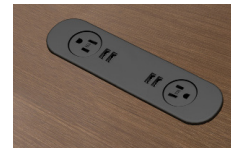

ABS Square Edge

Power Options

Tabletop Power

Power Matrix
Small & Medium + Retractors

Power Cap - Two Port & Four Port
(racetrack, round, soft square or square)

Tech Node

Power / USB Spec

Subtop Power