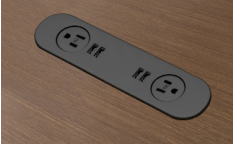

TWO4SIX™ Media Tables

Bases

Shapes & Sizes

Edge + Surfaces

Power Options

Tabletop Power

Tech Node

Subtop Power

Not seeing what you need? Ask about our custom capabilities.