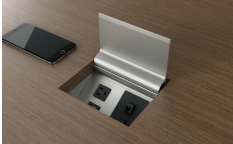

Power Options

Tabletop Power

Power Matrix
Small & Medium + Retractors